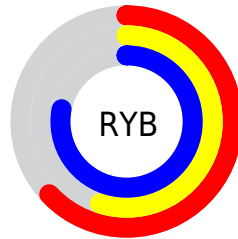

Details

The XYZ color **34.3006, 30.3999, 58.7035** is a light color, and the websafe version is hex **9999CC**. A complement of this color would be **44.2113, 52.9060, 32.6940**, and the grayscale version is **30.1053, 31.6731, 34.4920**.

A 20% lighter version of the original color is **65.3661, 60.2506, 102.7921**, and **14.9079, 12.5135, 28.8237** is the 20% darker color. If you saturate the color by 10%, you get **29.1155, 23.7764, 57.6988**, and if you desaturate by 10%, it is **40.3047, 38.2355, 59.9000**.

Distribution

Red (63%)

Green (55%)

Blue (78%)

Red (63%)

Yellow (55%)

Blue (78%)

Cyan (20%)