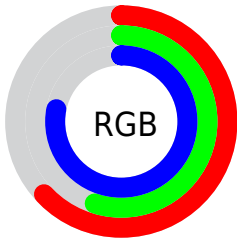

Distribution

Red (63%)

Green (55%)

Blue (78%)