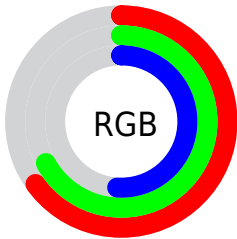

Distribution

Red (65%)

Green (67%)

Blue (51%)