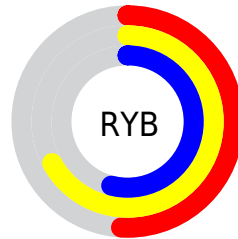

Details

The XYZ color **34.3663, 39.1431, 27.2168** is a light color, and the websafe version is hex **999966**. A complement of this color would be **26.0455, 24.6155, 42.4105**, and the grayscale version is **35.9524, 37.8247, 41.1911**.

A 20% lighter version of the original color is **65.6360, 73.6145, 56.0970**, and **15.0117, 17.5377, 10.3785** is the 20% darker color. If you saturate the color by 10%, you get **32.6922, 38.4050, 21.5501**, and if you desaturate by 10%, it is **36.2500, 39.9693, 33.9051**.

Distribution

Red (65%)

Green (67%)

Blue (51%)

Red (51%)

Yellow (67%)

Blue (54%)

Cyan (4%)