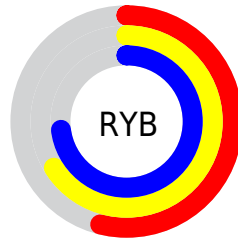

- Red (54%)
- Yellow (66%)
- Blue (73%)