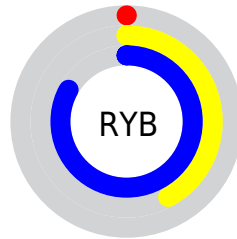

- Red (0%)
- Yellow (42%)
- Blue (83%)