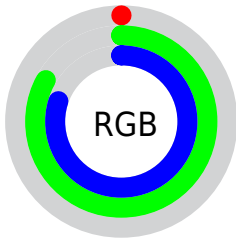

Distribution

- Red (0%)
- Green (83%)
- Blue (80%)