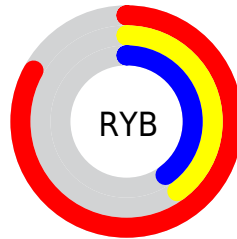

Details

The XYZ color **34.3509, 24.4791, 15.7464** is a dark color, and the websafe version is hex **CC6666**. A complement of this color would be **40.7822, 54.6153, 70.0242**, and the grayscale version is **23.0712, 24.2727, 26.4329**.

A 20% lighter version of the original color is **58.9612, 47.3700, 36.6076**, and **14.9913, 9.3390, 4.7539** is the 20% darker color. If you saturate the color by 10%, you get **31.6020, 20.4623, 10.2651**, and if you desaturate by 10%, it is **37.8986, 29.6698, 22.8012**.

Distribution

Red (83%)

Green (40%)

Blue (40%)

Red (83%)

Yellow (40%)

Blue (40%)

Cyan (0%)