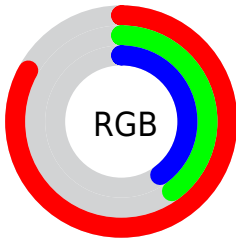

Distribution

Red (83%)

Green (40%)

Blue (40%)