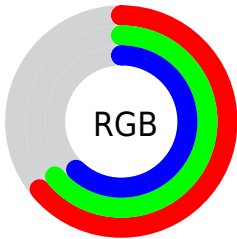

Distribution

- Red (64%)
- Green (64%)
- Blue (62%)