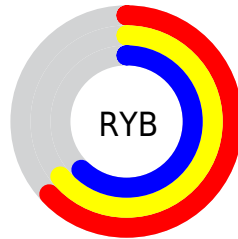

- Red (63%)
- Yellow (64%)
- Blue (62%)