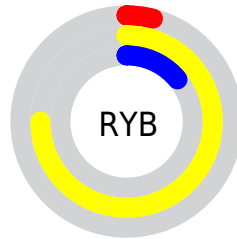

Red (4%)

Yellow (75%)

Blue (14%)