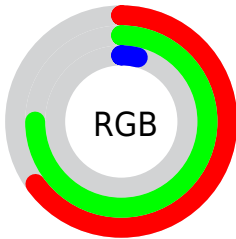

Distribution

Red (65%)

Green (75%)

Blue (4%)