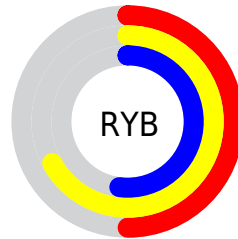

# Details

The XYZ color **34.3955, 38.8998, 26.1177** is a light color, and the websafe version is hex **999966**. A complement of this color would be **24.5872, 23.2852, 41.7289**, and the grayscale version is **35.7986, 37.6629, 41.0149**.

A 20% lighter version of the original color is **65.6610, 73.2585, 54.3957**, and **15.0422, 17.3885, 9.7712** is the 20% darker color. If you saturate the color by 10%, you get **33.0296, 38.3161, 20.6654**, and if you desaturate by 10%, it is **35.9573, 39.5650, 32.5710**.

# Distribution

Red (65%)

Green (67%)

Blue (50%)

Red (50%)

Yellow (67%)

Blue (52%)

Cyan (2%)