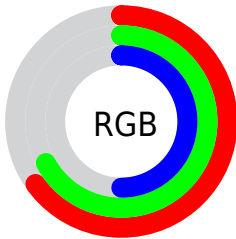

Distribution

Red (65%)

Green (67%)

Blue (50%)