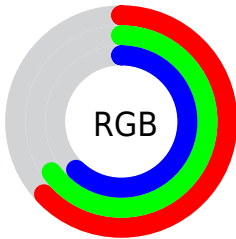

Distribution

Red (63%)

Green (65%)

Blue (62%)