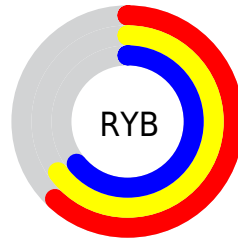

Details

The XYZ color **34.4200, 37.2838, 37.2807** is a light color, and the websafe version is hex **999999**. A complement of this color would be **33.8416, 34.5495, 40.9633**, and the grayscale version is **35.0548, 36.8804, 40.1628**.

A 20% lighter version of the original color is **66.0590, 71.0653, 72.5226**, and **15.0492, 16.3902, 16.0061** is the 20% darker color. If you saturate the color by 10%, you get **31.3073, 35.8330, 30.2326**, and if you desaturate by 10%, it is **37.8646, 38.8856, 45.3511**.

Distribution

Red (63%)

Green (65%)

Blue (62%)

Red (62%)

Yellow (65%)

Blue (64%)

Cyan (3%)