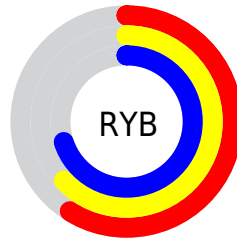

- Red (59%)
- Yellow (63%)
- Blue (70%)