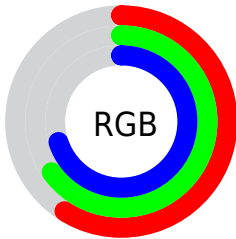

Distribution

- Red (59%)
- Green (65%)
- Blue (70%)