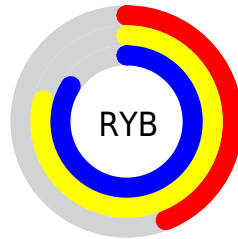

- Red (44%)
- Yellow (79%)
- Blue (84%)