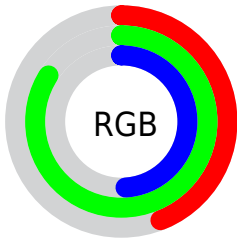

Distribution

- Red (44%)
- Green (84%)
- Blue (49%)