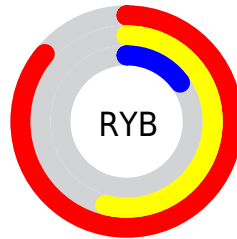

- Red (86%)
- Yellow (54%)
- Blue (15%)