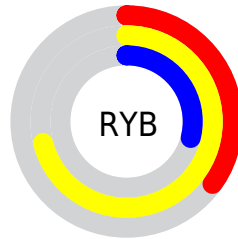

- Red (35%)
- Yellow (71%)
- Blue (29%)