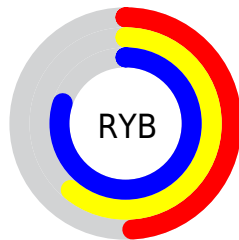

- Red (49%)
- Yellow (61%)
- Blue (80%)