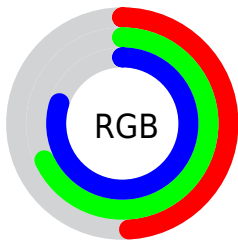

Distribution

- Red (49%)
- Green (68%)
- Blue (80%)