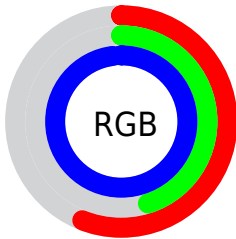

Distribution

Red (56%)

Green (45%)

Blue (98%)