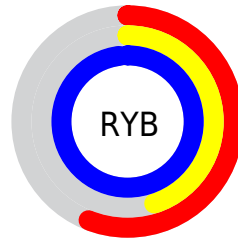

Details

The XYZ color **34.5414, 24.9144, 93.4309** is a light color, and the websafe version is hex **9966FF**. A complement of this color would be **67.7111, 85.2970, 29.1154**, and the grayscale version is **24.1391, 25.3962, 27.6564**.

A 20% lighter version of the original color is **56.1400, 47.6428, 100.8448**, and **15.1411, 9.5857, 51.5043** is the 20% darker color. If you saturate the color by 10%, you get **28.9385, 18.3527, 92.4602**, and if you desaturate by 10%, it is **41.5349, 33.3407, 94.6893**.

Distribution

Red (56%)

Green (45%)

Blue (98%)

Red (56%)

Yellow (45%)

Blue (98%)

Cyan (43%)

Magenta (54%)

Yellow (0%)

Black (2%)

Cyan (44%)

Magenta (55%)

Yellow (2%)

Brightness & Saturation Gradients

These gradients show how the XYZ color 34.5414, 24.9144, 93.4309 changes by changing the brightness by 10 percent. The first figure shows a shift by +10% for each color and the second figure -10%.