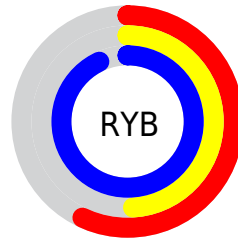

Details

The XYZ color **34.4433, 26.8600, 84.2581** is a light color, and the websafe version is hex **6666CC**. A complement of this color would be **63.1896, 77.5354, 31.0381**, and the grayscale version is **26.2810, 27.6497, 30.1105**.

A 20% lighter version of the original color is **58.3275, 51.6173, 101.4967**, and **15.0448, 10.6289, 44.9747** is the 20% darker color. If you saturate the color by 10%, you get **28.6245, 19.9111, 83.2240**, and if you desaturate by 10%, it is **41.5811, 35.5610, 85.5619**.

Distribution

Red (57%)

Green (49%)

Blue (93%)

Red (57%)

Yellow (49%)

Blue (93%)

Cyan (39%)