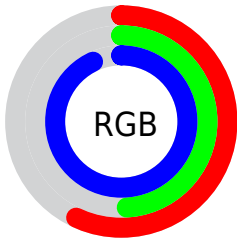

Distribution

Red (57%)

Green (49%)

Blue (93%)