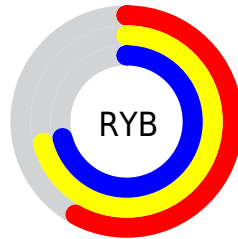

- Red (58%)
- Yellow (71%)
- Blue (71%)