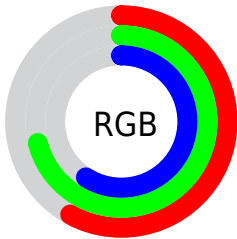

Distribution

- Red (58%)
- Green (71%)
- Blue (59%)