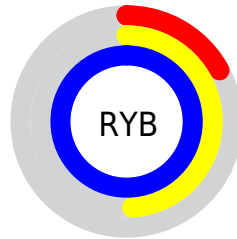

Conversions

Conversions Part 2

Format	Color
R _{YB}	43, 125, 255
Decimal	2863359
CIE _{Lab}	68.59, -7.72, -48.73
CIE _{LCh}	69, 49.337, 260.999
Y _{xy}	38.7843, 0.1991, 0.2234
Android (android.graphics.Color)	4281053439 (0xFF2BB0FF)
Y _{UV}	145.2390, 54.1122, -89.6636
Hunter-Lab	62.2770, -9.8948, -51.8684

Details

The XYZ color **34.5716, 38.7843, 100.2717** is a light color, and the websafe version is hex **0099FF**. The color can be described as light washed azure. A complement of this color would be **48.6385, 35.3586, 6.5490**, and the grayscale version is **26.8313, 28.2286, 30.7409**.

A 20% lighter version of the original color is **54.9381, 68.6569, 104.9643**, and **17.4007, 18.4925, 56.0784** is the 20% darker color. If you saturate the color by 10%, you get **32.0177, 34.7982, 99.6370**, and if you desaturate by 10%, it is **37.9253, 43.3774, 100.9815**.

Distribution

-  Red (17%)
-  Green (69%)
-  Blue (100%)

-  Red (17%)
-  Yellow (49%)
-  Blue (100%)

-  Cyan (83%)
-  Magenta (31%)
-  Yellow (0%)
-  Black (0%)

-  Cyan (83%)
-  Magenta (31%)
-  Yellow (0%)