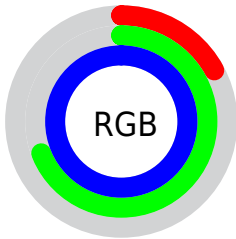

Distribution

- Red (17%)
- Green (69%)
- Blue (100%)