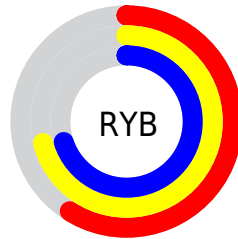

- Red (59%)
- Yellow (71%)
- Blue (70%)