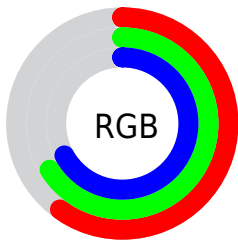

Distribution

Red (60%)

Green (66%)

Blue (67%)