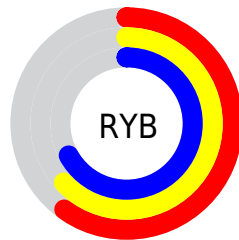

Details

The XYZ color **34.6755, 38.0885, 44.0523** is a light color, and the websafe version is hex **999999**. A complement of this color would be **34.2659, 34.4003, 34.9715**, and the grayscale version is **35.4876, 37.3357, 40.6586**.

A 20% lighter version of the original color is **66.1152, 72.0677, 82.3773**, and **15.1706, 16.8793, 19.9112** is the 20% darker color. If you saturate the color by 10%, you get **31.3263, 35.8427, 43.7959**, and if you desaturate by 10%, it is **38.4946, 40.5863, 44.3337**.

Distribution

Red (60%)

Green (66%)

Blue (67%)

Red (60%)

Yellow (63%)

Blue (67%)

Cyan (11%)