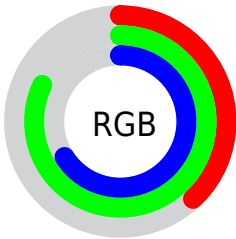

Distribution

- Red (38%)
- Green (82%)
- Blue (66%)