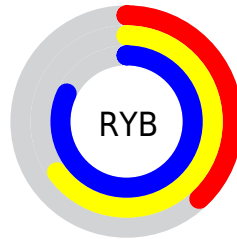

- Red (38%)
- Yellow (65%)
- Blue (82%)