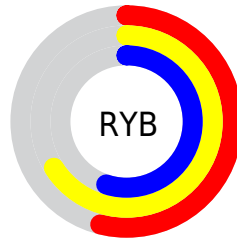

- Red (54%)
- Yellow (66%)
- Blue (55%)