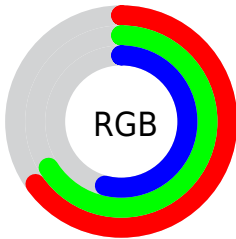

Distribution

- Red (65%)
- Green (66%)
- Blue (54%)