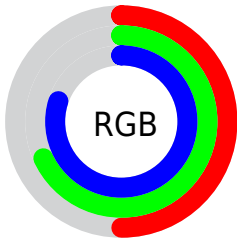

Distribution

- Red (50%)
- Green (68%)
- Blue (80%)