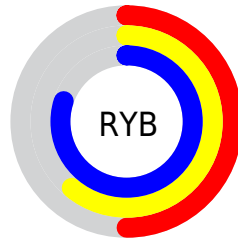

- Red (50%)
- Yellow (61%)
- Blue (80%)