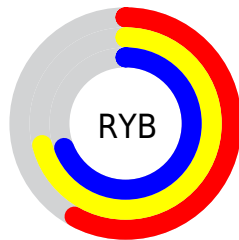

# Details

The XYZ color **34.6950, 41.4878, 34.6131** is a light color, and the websafe version is hex **99CC99**. A complement of this color would be **37.1187, 34.1384, 47.8151**, and the grayscale version is **37.3137, 39.2569, 42.7507**.

A 20% lighter version of the original color is **66.5071, 77.5681, 67.9668**, and **15.1608, 18.8273, 14.3902** is the 20% darker color. If you saturate the color by 10%, you get **30.5304, 39.4955, 27.4874**, and if you desaturate by 10%, it is **39.5011, 43.7876, 42.9300**.

# Distribution

Red (60%)

Green (71%)

Blue (58%)

Red (58%)

Yellow (71%)

Blue (69%)

Cyan (16%)