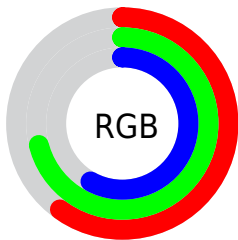

Distribution

Red (60%)

Green (71%)

Blue (58%)