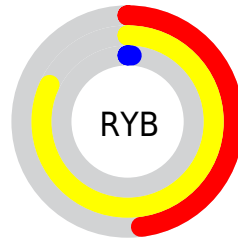

Details

The XYZ color **34.6930, 30.3348, 4.0841** is a dark color, and the websafe version is hex **CC9900**. The color can be described as dark washed orange. A complement of this color would be **14.2582, 10.0655, 61.5124**, and the grayscale version is **25.4720, 26.7985, 29.1836**.

A 20% lighter version of the original color is **59.9686, 56.8457, 13.9425**, and **15.3060, 12.4824, 1.6026** is the 20% darker color. If you saturate the color by 10%, you get **34.5820, 30.1306, 3.9931**, and if you desaturate by 10%, it is **35.9257, 32.5720, 5.1994**.

Distribution

Red (82%)

Green (52%)

Blue (1%)

Red (48%)

Yellow (82%)

Blue (1%)

Cyan (0%)