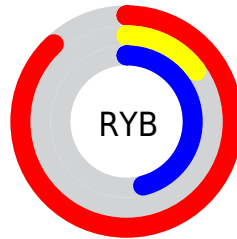

Details

The XYZ color **34.7360, 18.6063, 18.9001** is a dark color, and the websafe version is hex **CC0066**. The color can be described as dark washed rose. A complement of this color would be **32.6050, 55.7877, 35.8441**, and the grayscale version is **12.9448, 13.6189, 14.8310**.

A 20% lighter version of the original color is **53.6497, 34.4703, 41.8560**, and **16.0058, 8.1236, 6.5188** is the 20% darker color. If you saturate the color by 10%, you get **33.4932, 17.2597, 14.9752**, and if you desaturate by 10%, it is **36.5171, 20.8636, 23.5169**.

Distribution

Red (88%)

Green (15%)

Blue (46%)

Red (88%)

Yellow (15%)

Blue (46%)

Cyan (0%)