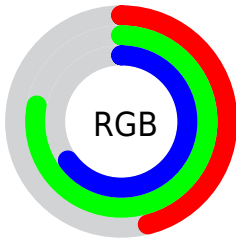

Distribution

- Red (46%)
- Green (78%)
- Blue (65%)