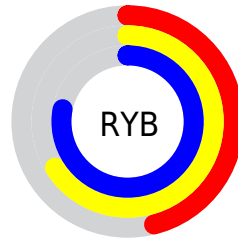

- Red (46%)
- Yellow (66%)
- Blue (78%)