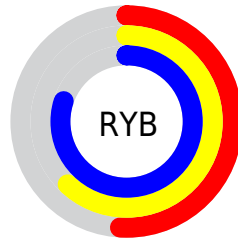

- Red (51%)
- Yellow (62%)
- Blue (80%)