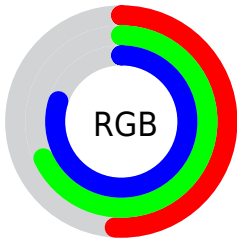

Distribution

- Red (51%)
- Green (68%)
- Blue (80%)