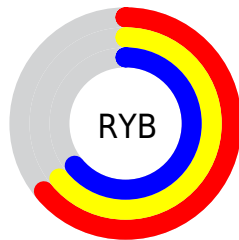

- Red (64%)
- Yellow (64%)
- Blue (64%)