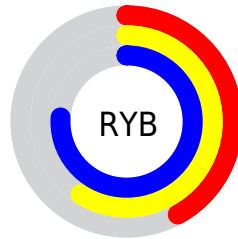

- Red (42%)
- Yellow (59%)
- Blue (76%)