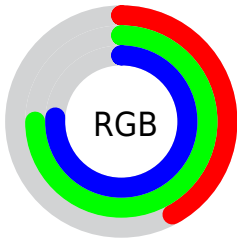

Distribution

- Red (42%)
- Green (75%)
- Blue (76%)