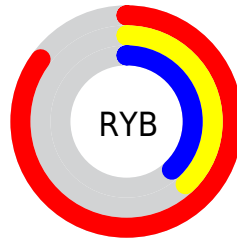

Details

The XYZ color **34.7979, 24.1788, 13.8993** is a dark color, and the websafe version is hex **CC6666**. A complement of this color would be **41.2635, 55.5346, 73.5099**, and the grayscale version is **22.3611, 23.5256, 25.6194**.

A 20% lighter version of the original color is **57.7347, 45.8231, 33.4055**, and **15.2244, 9.1750, 3.9861** is the 20% darker color. If you saturate the color by 10%, you get **32.2061, 20.3741, 8.7848**, and if you desaturate by 10%, it is **38.1913, 29.1497, 20.6290**.

Distribution

Red (85%)

Green (38%)

Blue (38%)

Red (85%)

Yellow (38%)

Blue (38%)

Cyan (0%)