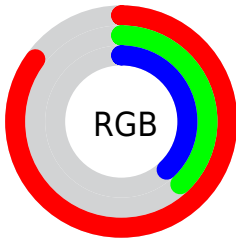

Distribution

Red (85%)

Green (38%)

Blue (38%)