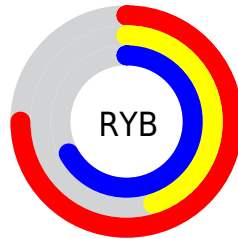

Details

The XYZ color **34.8313, 26.3782, 41.7838** is a light color, and the websafe version is hex **996699**. A complement of this color would be **29.9902, 42.2900, 29.5056**, and the grayscale version is **26.6109, 27.9967, 30.4884**.

A 20% lighter version of the original color is **66.2732, 53.6411, 78.8123**, and **15.2117, 10.2634, 18.6320** is the 20% darker color. If you saturate the color by 10%, you get **32.4047, 22.2551, 38.7229**, and if you desaturate by 10%, it is **37.7246, 31.4063, 45.0855**.

Distribution

Red (75%)

Green (45%)

Blue (67%)

Red (75%)

Yellow (45%)

Blue (67%)

Cyan (0%)