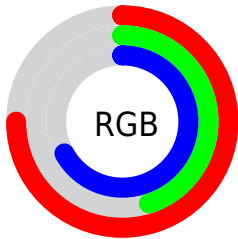

Distribution

Red (75%)

Green (45%)

Blue (67%)