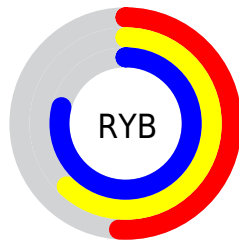

- Red (51%)
- Yellow (62%)
- Blue (79%)