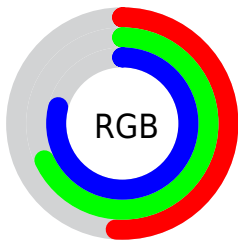

Distribution

- Red (51%)
- Green (68%)
- Blue (79%)