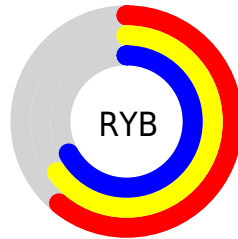

- Red (61%)
- Yellow (65%)
- Blue (67%)