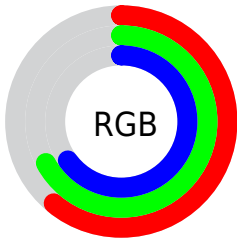

Distribution

- Red (61%)
- Green (67%)
- Blue (65%)