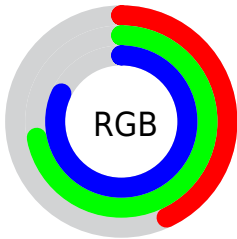

Distribution

- Red (43%)
- Green (72%)
- Blue (82%)