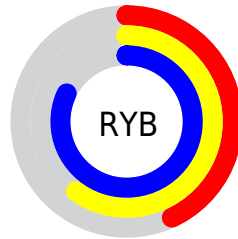

- Red (43%)
- Yellow (60%)
- Blue (82%)