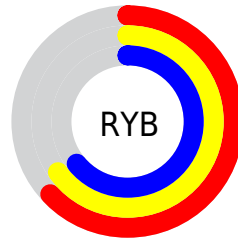

- Red (63%)
- Yellow (65%)
- Blue (64%)