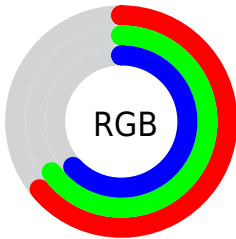

Distribution

- Red (64%)
- Green (65%)
- Blue (63%)