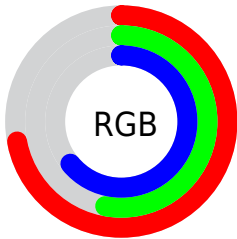

Distribution

Red (72%)

Green (53%)

Blue (64%)