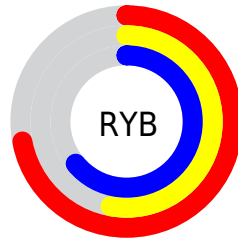

Details

The XYZ color **34.9527, 30.1269, 38.1553** is a light color, and the websafe version is hex **CC99CC**. A complement of this color would be **33.2192, 41.8670, 38.2304**, and the grayscale version is **30.1357, 31.7052, 34.5269**.

A 20% lighter version of the original color is **66.9976, 60.1057, 73.7160**, and **15.2689, 12.3686, 16.3345** is the 20% darker color. If you saturate the color by 10%, you get **31.8936, 25.1454, 33.6306**, and if you desaturate by 10%, it is **38.5055, 36.0177, 43.0833**.

Distribution

Red (72%)

Green (53%)

Blue (64%)

Red (72%)

Yellow (53%)

Blue (64%)

Cyan (0%)