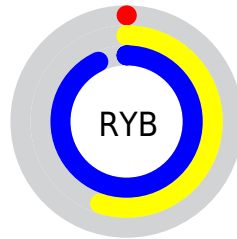

- Red (0%)
- Yellow (55%)
- Blue (93%)