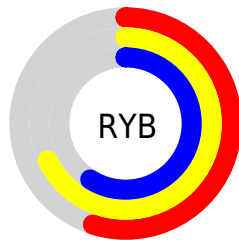

- Red (55%)
- Yellow (68%)
- Blue (59%)