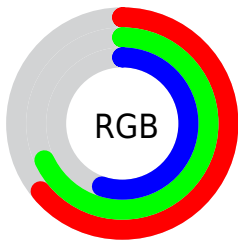

Distribution

- Red (64%)
- Green (68%)
- Blue (55%)