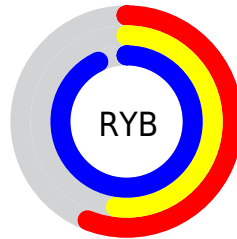

- Red (56%)
- Yellow (52%)
- Blue (93%)