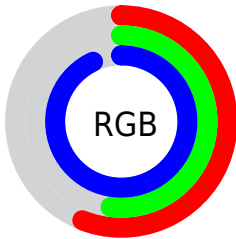

Distribution

- Red (56%)
- Green (52%)
- Blue (93%)