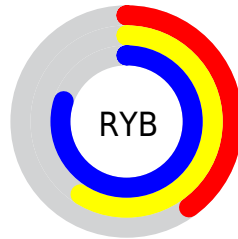

- Red (40%)
- Yellow (59%)
- Blue (80%)