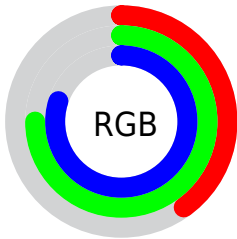

Distribution

- Red (40%)
- Green (75%)
- Blue (80%)