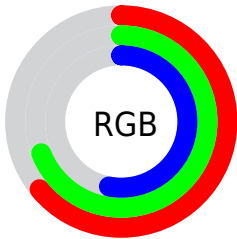

Distribution

- Red (64%)
- Green (69%)
- Blue (53%)