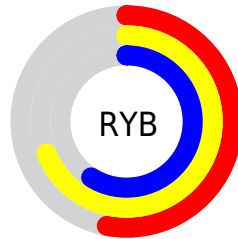

- Red (53%)
- Yellow (69%)
- Blue (59%)