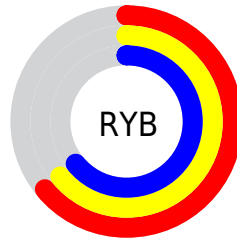

Details

The XYZ color **34.8123, 36.6253, 39.8849** is a light color, and the websafe version is hex **999999**. A complement of this color would be **34.8137, 36.6262, 39.8869**, and the grayscale version is **34.8137, 36.6267, 39.8865**.

A 20% lighter version of the original color is **66.6397, 70.1102, 76.3500**, and **15.1092, 15.8961, 17.3108** is the 20% darker color. If you saturate the color by 10%, you get **30.4046, 34.5023, 32.9819**, and if you desaturate by 10%, it is **39.8165, 39.0389, 47.6746**.

Distribution

Red (64%)

Green (64%)

Blue (64%)

Red (64%)

Yellow (64%)

Blue (64%)

Cyan (0%)