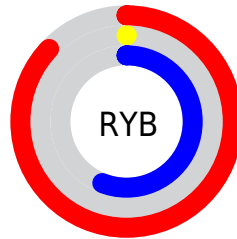

Red (87%)

Yellow (0%)

Blue (56%)