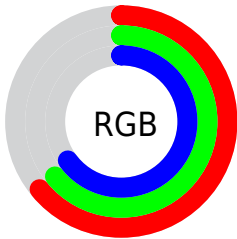

Distribution

- Red (64%)
- Green (64%)
- Blue (65%)