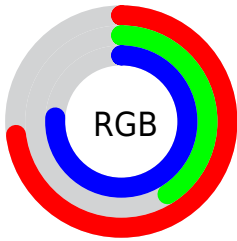

Distribution

Red (73%)

Green (41%)

Blue (76%)