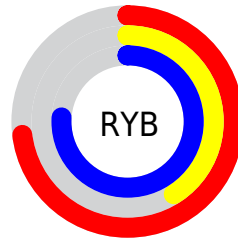

Details

The XYZ color **35.0389, 24.4373, 53.9091** is a light color, and the websafe version is hex **CC66CC**. A complement of this color would be **28.6524, 43.1148, 20.1776**, and the grayscale version is **24.5761, 25.8560, 28.1571**.

A 20% lighter version of the original color is **66.9477, 50.6519, 97.5150**, and **15.3668, 9.2650, 25.7893** is the 20% darker color. If you saturate the color by 10%, you get **32.8629, 20.7098, 53.3047**, and if you desaturate by 10%, it is **37.6724, 29.0709, 54.6650**.

Distribution

Red (73%)

Green (41%)

Blue (76%)

Red (73%)

Yellow (41%)

Blue (76%)

Cyan (4%)