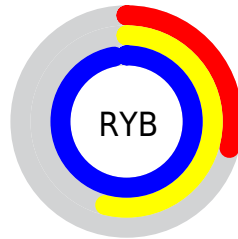

Details

The XYZ color **34.9425, 38.8312, 93.6492** is a light color, and the websafe version is hex **3399CC**. The color can be described as light washed azure. A complement of this color would be **49.8749, 40.8297, 11.7327**, and the grayscale version is **30.1148, 31.6831, 34.5029**.

A 20% lighter version of the original color is **57.3313, 69.4763, 104.9963**, and **16.3772, 17.8836, 51.3039** is the 20% darker color. If you saturate the color by 10%, you get **31.4753, 34.1862, 92.9362**, and if you desaturate by 10%, it is **39.3108, 44.1681, 94.4499**.

Distribution

Red (29%)

Green (69%)

Blue (97%)

Red (29%)

Yellow (54%)

Blue (97%)

Cyan (70%)

Magenta (29%)

Yellow (0%)

Black (3%)

Cyan (71%)

Magenta (31%)

Yellow (3%)

Brightness & Saturation Gradients

These gradients show how the XYZ color 34.9425, 38.8312, 93.6492 changes by changing the brightness by 10 percent. The first figure shows a shift by +10% for each color and the second figure -10%.