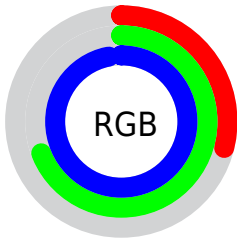

Distribution

Red (29%)

Green (69%)

Blue (97%)