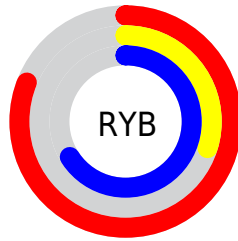

- Red (81%)
- Yellow (30%)
- Blue (66%)