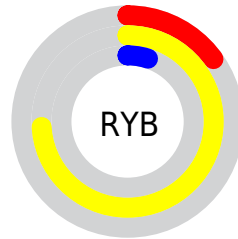

Details

The XYZ color **35.0682, 38.8558, 6.0671** is a dark color, and the websafe version is hex **999900**. A complement of this color would be **9.9678, 4.9701, 48.5778**, and the grayscale version is **32.2115, 33.8890, 36.9051**.

A 20% lighter version of the original color is **66.9776, 73.5243, 18.6442**, and **15.6055, 17.3161, 2.5198** is the 20% darker color. If you saturate the color by 10%, you get **34.6813, 38.2091, 5.5472**, and if you desaturate by 10%, it is **35.6853, 39.7799, 7.2299**.

Distribution

Red (74%)

Green (66%)

Blue (5%)

Red (15%)

Yellow (74%)

Blue (5%)

Cyan (0%)