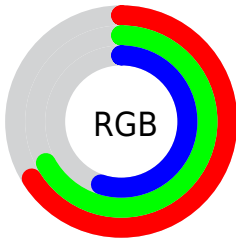

Distribution

Red (66%)

Green (67%)

Blue (55%)