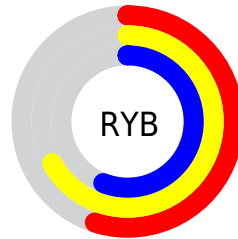

Details

The XYZ color **35.2568, 38.9677, 30.4742** is a light color, and the websafe version is hex **999966**. A complement of this color would be **27.7905, 27.4102, 41.8583**, and the grayscale version is **36.2947, 38.1849, 41.5834**.

A 20% lighter version of the original color is **67.0942, 73.4334, 61.6768**, and **15.5264, 17.4081, 12.2146** is the 20% darker color. If you saturate the color by 10%, you get **33.8587, 38.3819, 24.3631**, and if you desaturate by 10%, it is **36.8528, 39.6355, 37.6071**.

Distribution

Red (66%)

Green (67%)

Blue (55%)

Red (55%)

Yellow (67%)

Blue (56%)

Cyan (1%)